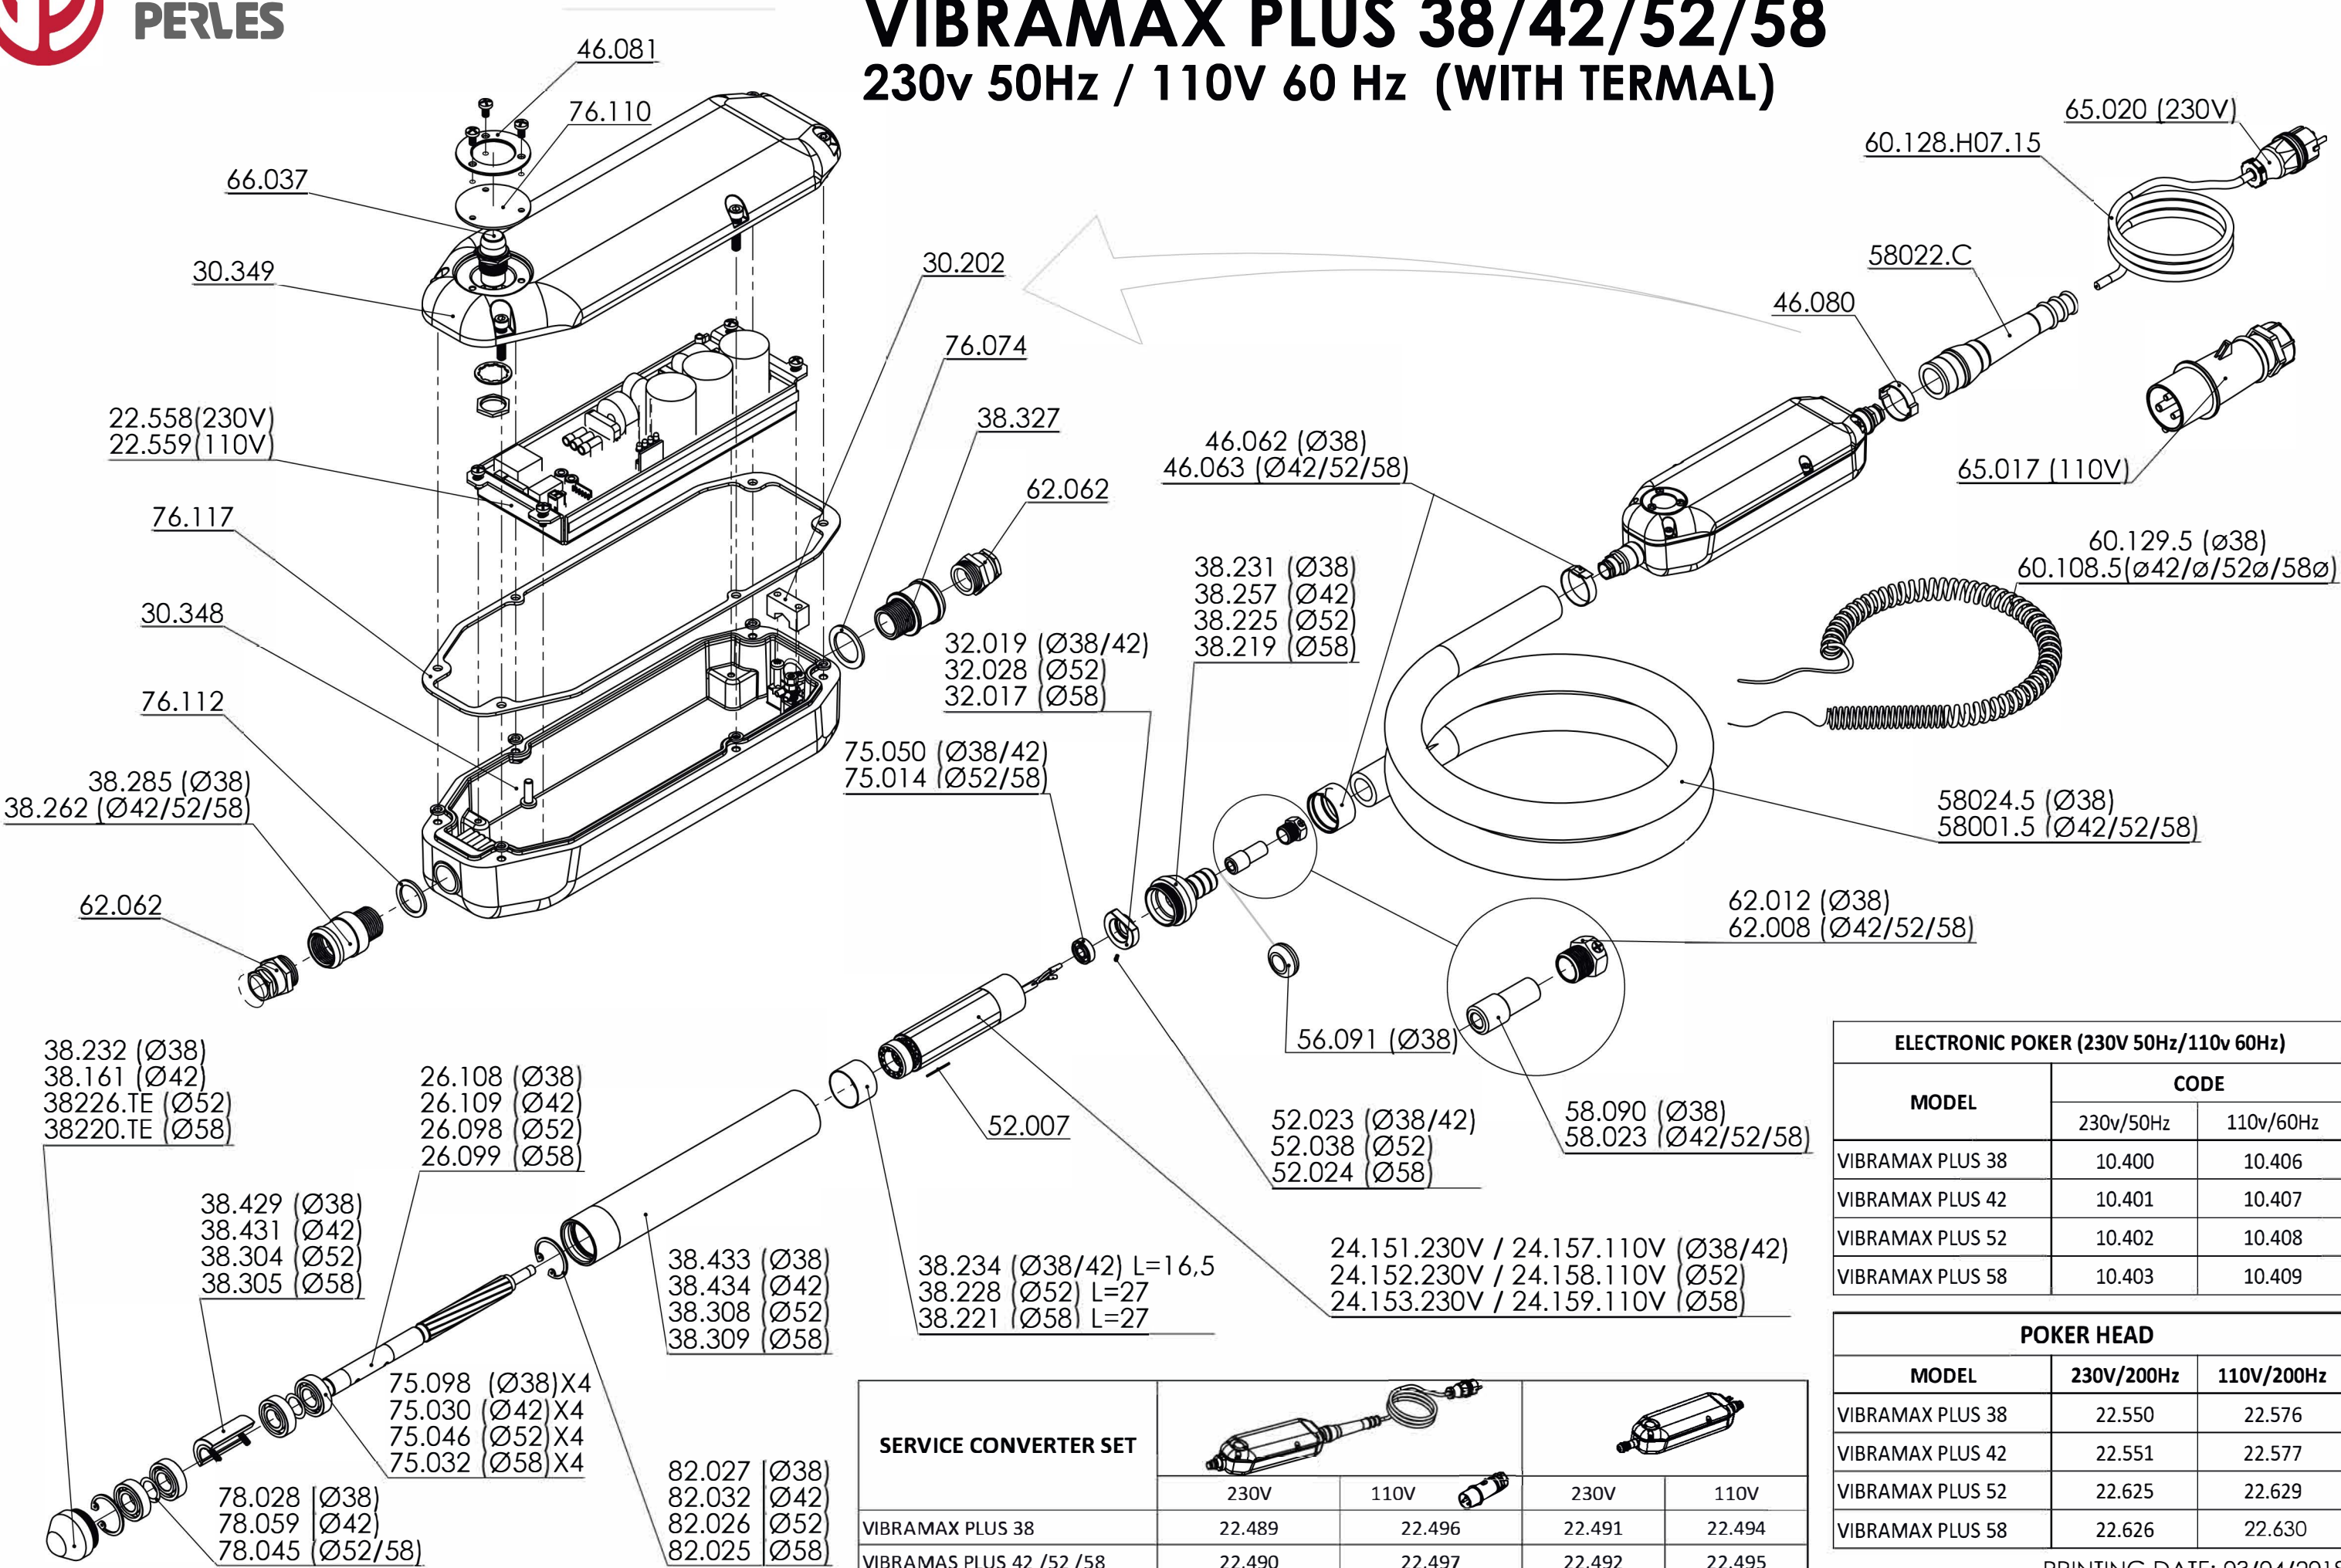

**HERVISA
PERLES**

Repuestos/ Spare Parts VIBRAMAX PLUS 38/42/52/58 230v 50Hz / 110V 60 Hz (WITH TERMAL)

ELECTRONIC POKER (230V 50Hz/110v 60Hz)		
MODEL	CODE	
	230v/50Hz	110v/60Hz
VIBRAMAX PLUS 38	10.400	10.406
VIBRAMAX PLUS 42	10.401	10.407
VIBRAMAX PLUS 52	10.402	10.408
VIBRAMAX PLUS 58	10.403	10.409

POKER HEAD		
MODEL	230V/200Hz	110V/200Hz
VIBRAMAX PLUS 38	22.550	22.576
VIBRAMAX PLUS 42	22.551	22.577
VIBRAMAX PLUS 52	22.625	22.629
VIBRAMAX PLUS 58	22.626	22.630

SERVICE CONVERTER SET				
	230V	110V	230V	110V
VIBRAMAX PLUS 38	22.489	22.496	22.491	22.494
VIBRAMAS PLUS 42 /52 /58	22.490	22.497	22.492	22.495